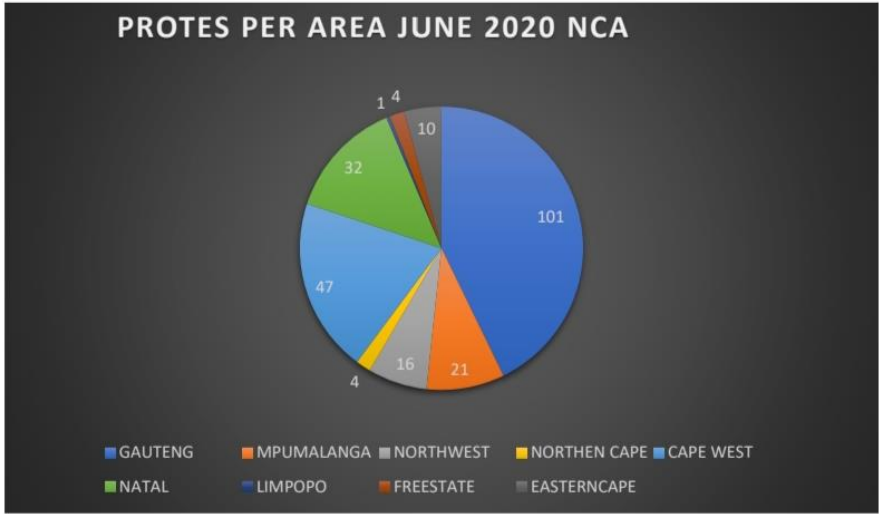

PROTES PER AREA JUNE 2020 NCA