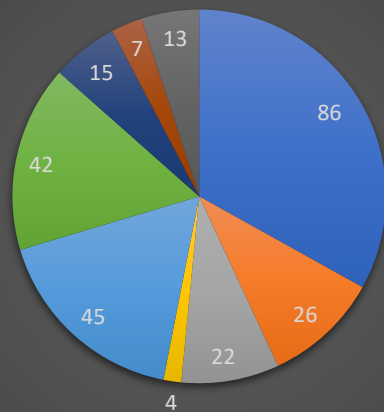

🔥 28 November 2020

WK - Strand, Gustrow area

🔥 29 November 2020

GP - Lower Boksburg & Elsburg RdNK - N18 Jan Kempdorp

🔥 30 November 2020

LP Letsitele/Lydenburg: R36

PROTEST PER AREA NOVEMBER 2020 NCA

■ GAUTENG ■ MPUMALANGA ■ NORTHWEST ■ NORTHEN CAPE ■ CAPE WEST
■ NATAL ■ LIMPOPO ■ FREESTATE ■ EASTERNSCAPE

ESTIMATED NUMBER OF PROTEST 2019/2020 NCA

**WE DO WHAT WE CAN
WHEN WE CAN
THE BEST WE CAN**

www.nca247.org.za

Fighting crime is what we do!

PROTES NOVEMBER 2020

NATIONAL CRIME ASSIST
Fighting crime is what we do!