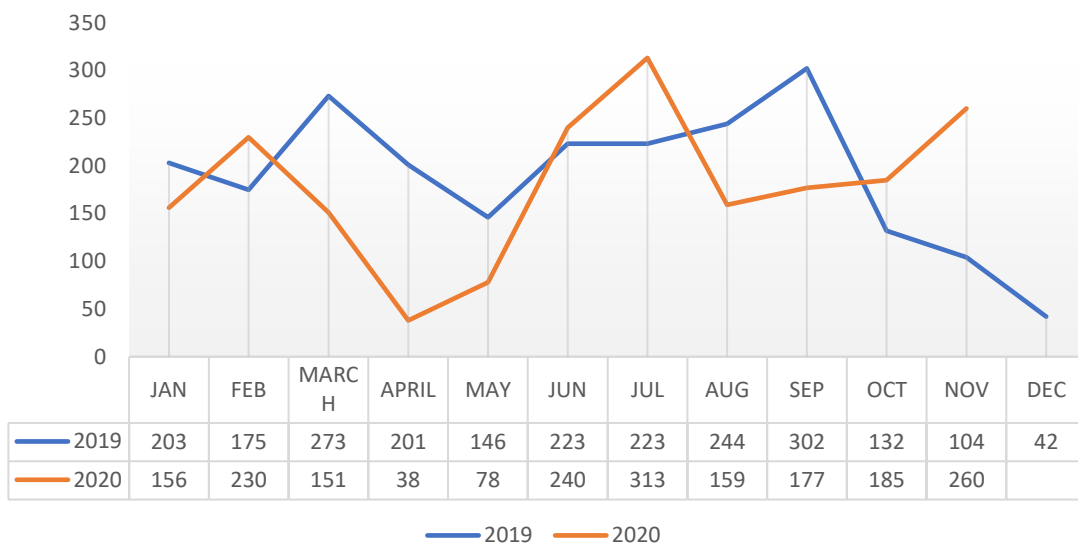

ESTIMATED NUMBER OF PROTEST 2019/2020 NCA