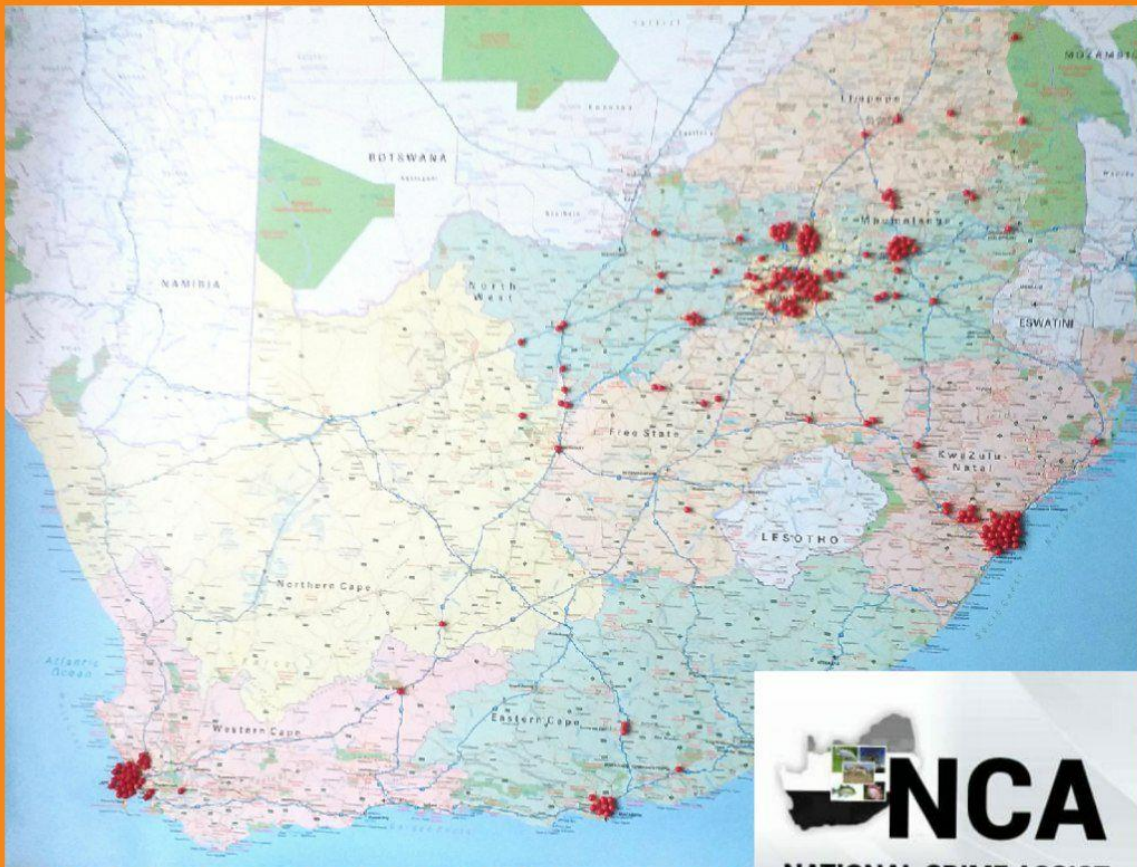

PROTES NOVEMBER 2020

NATIONAL CRIME ASSIST
Fighting crime is what we do!