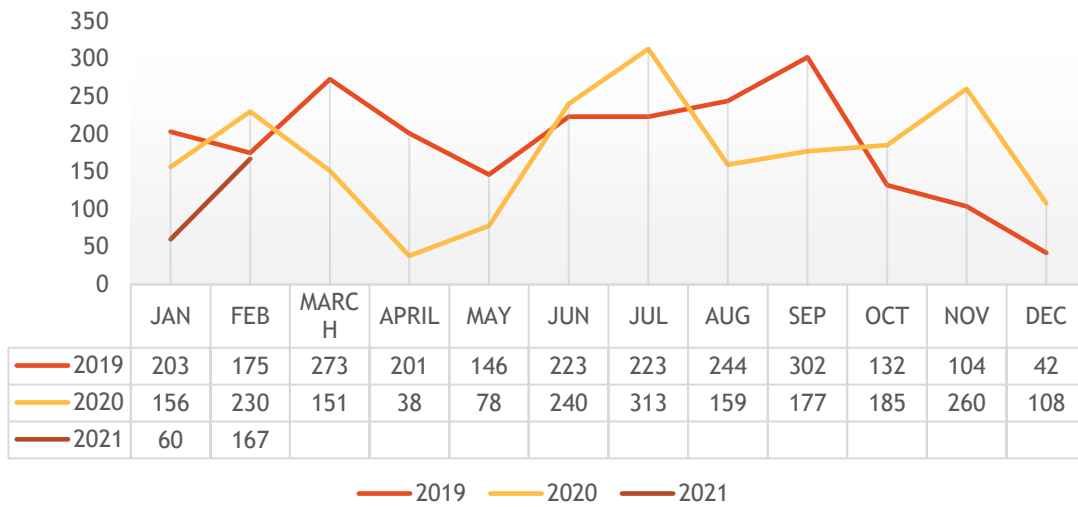

28 February 2021

KZN - R102, Dlangezwa

PROTEST PER AREA FEBRUARY 2021 NCA

■ GAUTENG
 ■ MPUMALANGA
 ■ NORTHWEST
 ■ NORTHEN CAPE
 ■ CAPE WEST
■ NATAL
 ■ LIMPOPO
 ■ FREESTATE
 ■ EASTERNSCAPE

ESTIMATED NUMBER OF PROTEST 2019/2020/2021 NCA

PROTEST FEBRUARY 2021