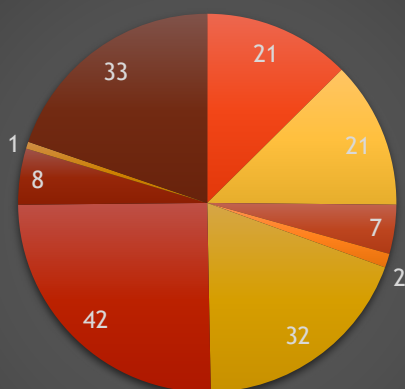

28 February 2021

KZN - R102, Dlangezwa

PROTEST PER AREA FEBRUARY 2021 NCA

■ GAUTENG
 ■ MPUMALANGA
 ■ NORTHWEST
 ■ NORTHEN CAPE
 ■ CAPE WEST
■ NATAL
 ■ LIMPOPO
 ■ FREESTATE
 ■ EASTERNSCAPE

ESTIMATED NUMBER OF PROTEST 2019/2020/2021 NCA