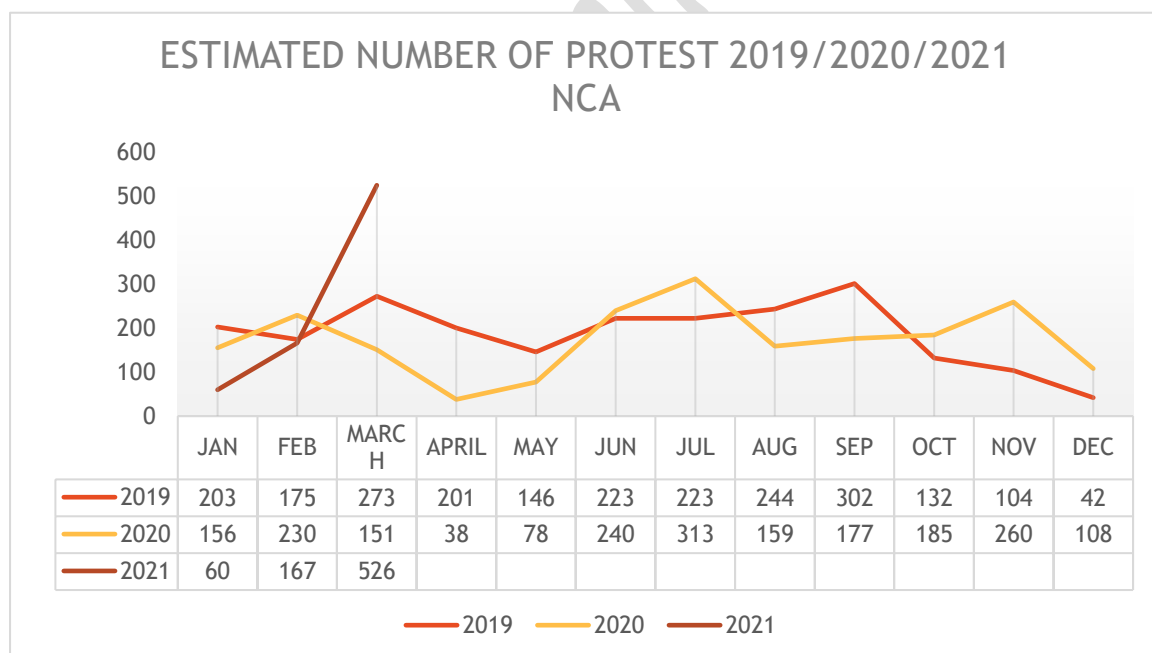

KZN - N2/R102, Hiberdene

* Mtwalume

* Louisiana

* Esingoleni

31 March 2021

KZN - R617, Bulwer

NW - R24, Rustenburg

MP - Nelspruit

* R538, Mahushu, Numbi Gate Rd

WC - Cape Town

* c/o YNY 108 / Klipfontein Rd

*NY3

* Steve Biko Str

*Klipfontein/ Steve Biko intersection

* Govern Mbeki

MP - Middleburg

WC - Gugulethu/Nyanga

GP - Vaal

* General Hertzog Rd

KZN - Mtwalume