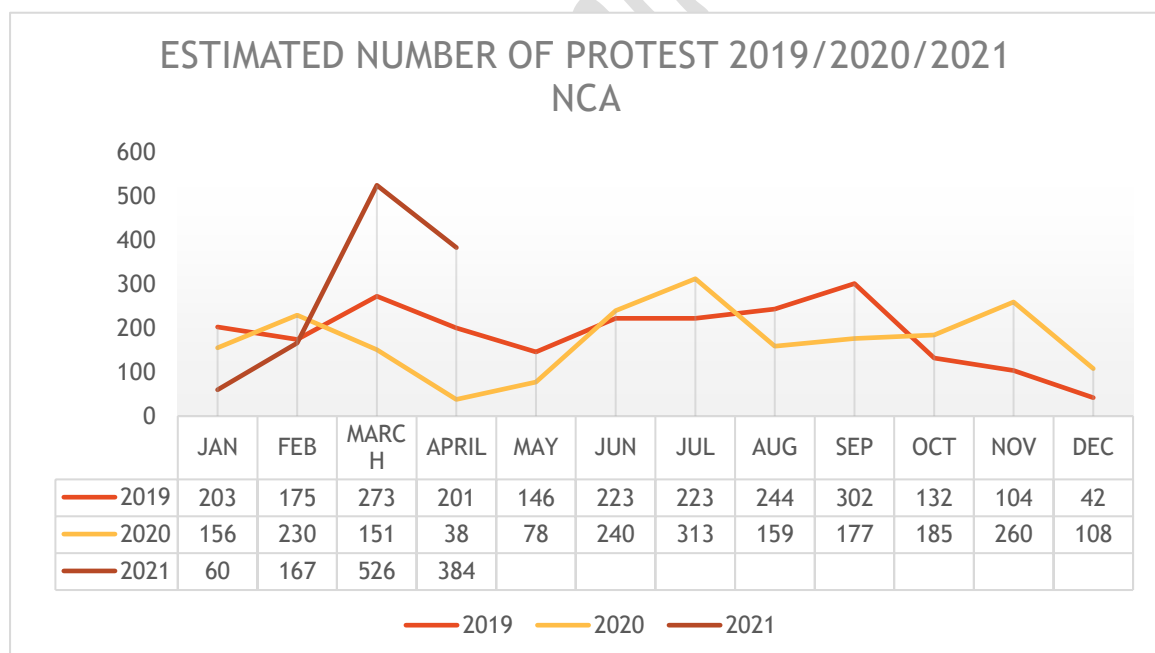

LP Ellisras/Steenbokpan

- \* before Kuiperbuld T-junction

- \* at Kuiperbuld T-junction

- \* before Mokolo Clay Bricks at Medupi Power Station

GP Orient Hills

- \* R24