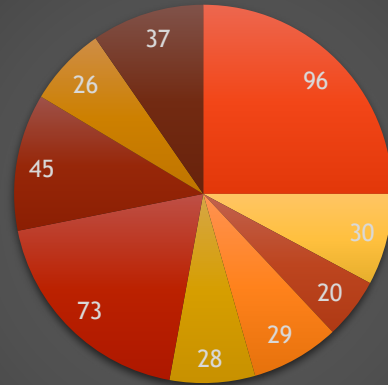

PROTEST PER AREA APRIL 2021 NCA

■ GAUTENG ■ MPUMALANGA ■ NORTHWEST ■ NORTHERN CAPE ■ CAPE WEST
■ NATAL ■ LIMPOPO ■ FREESTATE ■ EASTERN CAPE

NATIONAL CRIME ASSIST
Fighting crime is what we do!
www.nca247.org.za

TRUCKS BURNING REPORTED

10/4

GP Unknown amount

13/04

EC Port Elizabeth: trucks and busses set alight

14/04

EC Port Elizabeth 1 x truck Burning Addo road
NC Colesburg N1

16/04

GP Magaliesburg - Orient Hills 2 x trucks set alight

28/04

NC Kimberly

30/04

GP Badfontein/Bronkhorstspuit (truck set alight, parked across the road)

NOTE: NOT ALL INCIDENTS ARE REPORTED