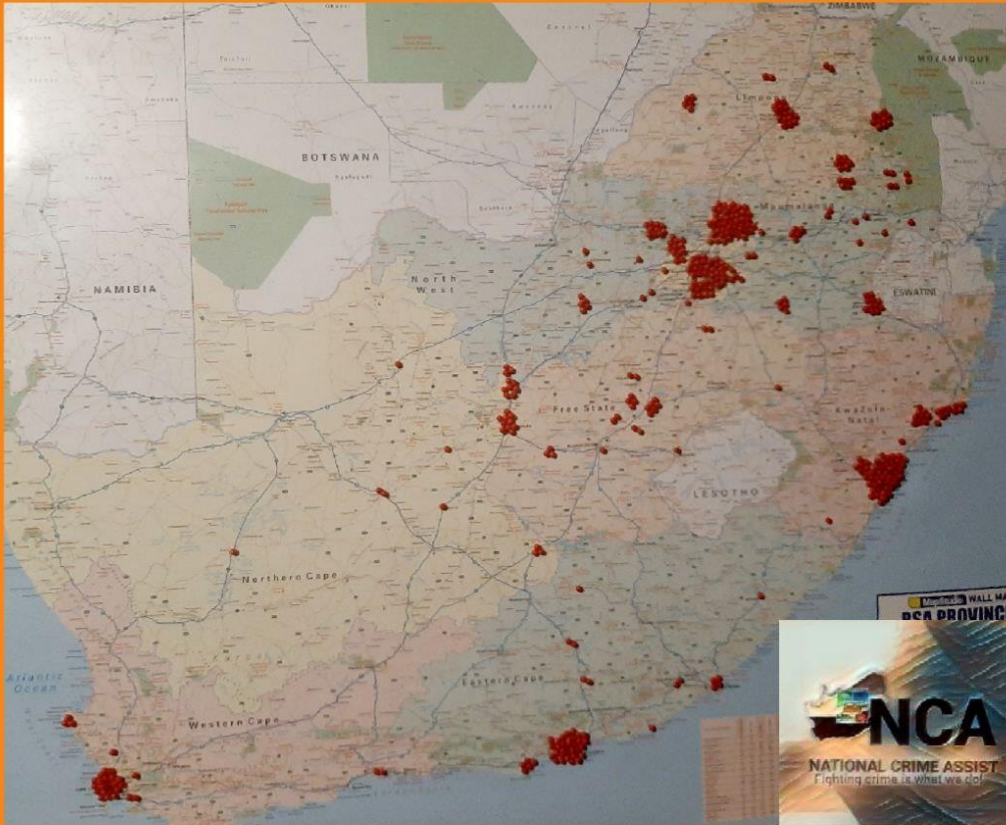

PROTEST APRIL 2021