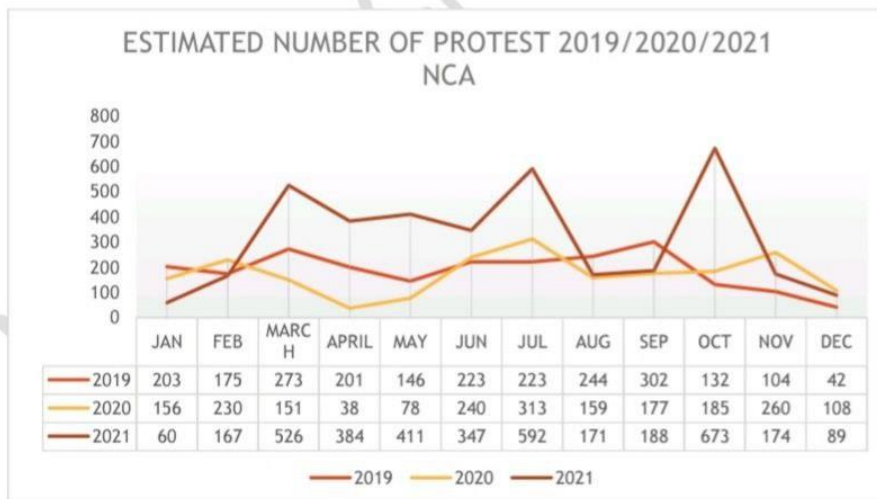

29 December 2021

NC - Noupoot

* N9, (Stone throwing)

30 December 2021

WC - Cape Town

*Hanover Park, Ryburg rd

NCA PROTEST PER AREA DECEMBER 2021

GAUTENG MPUMALANGA NORTHWEST NORTHEN CAPE CAPE WEST
NATAL LIMPOPO FREESTATE EASTERNSCAPE

PROTEST DECEMBER 2021