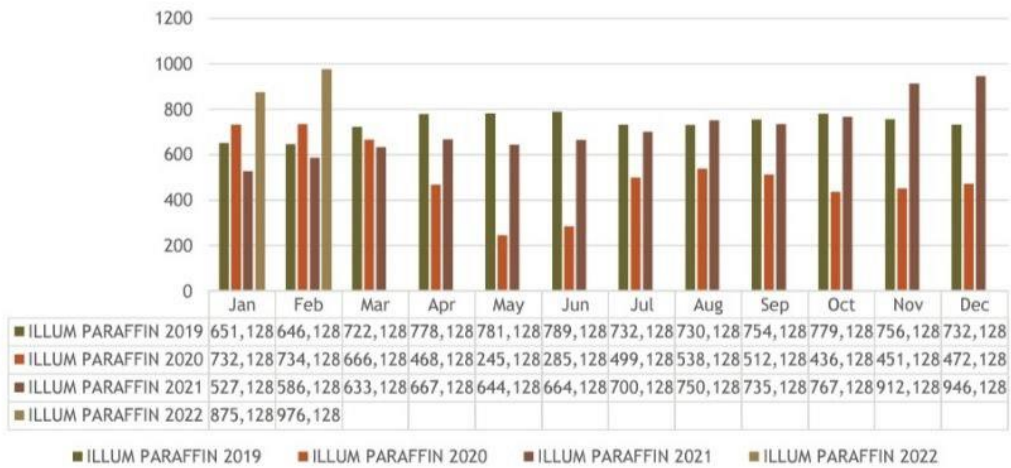

Fighting crime is what we do!

National Crime Assist (NCA)
REG NO 2018/355789/08 K2018355789 (NPC)
PSIRA Reg: 3272600

FUEL PRICES JANUARY 2022

www.nca247.org.za

DIESEL 0,05% SULPHUR

DIESEL 0,005% SULPHUR

ILLUM PARAFFIN

MAXIMUM REFINERY GATE PRICE (MRGP)

EXCHANGE RATE

AVERAGE DATED BRENT CRUDE

http://www.energy.gov.za/files/resources/petroleum/petroleum_arch.html