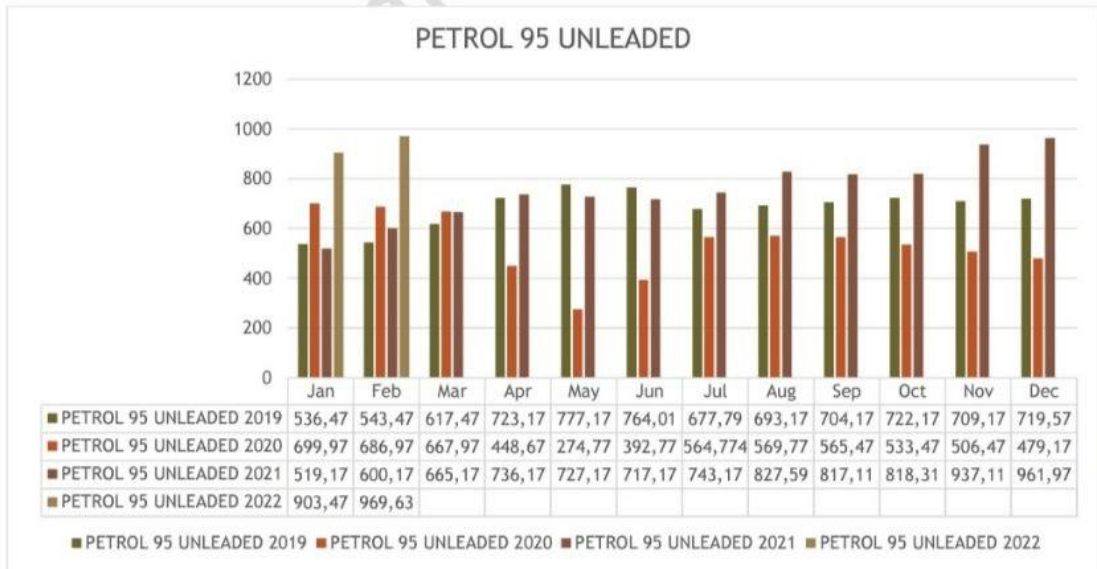

Fighting crime is what we do!

National Crime Assist (NCA)
REG NO 2018/355789/08 K2018355789 (NPC)
PSIRA Reg: 3272600

FUEL PRICES JANUARY 2022

www.nca247.org.za

DIESEL 0,05% SULPHUR

DIESEL 0,005% SULPHUR

ILLUM PARAFFIN

MAXIMUM REFINERY GATE PRICE (MRGP)

EXCHANGE RATE

AVERAGE DATED BRENT CRUDE

http://www.energy.gov.za/files/resources/petroleum/petroleum_arch.html