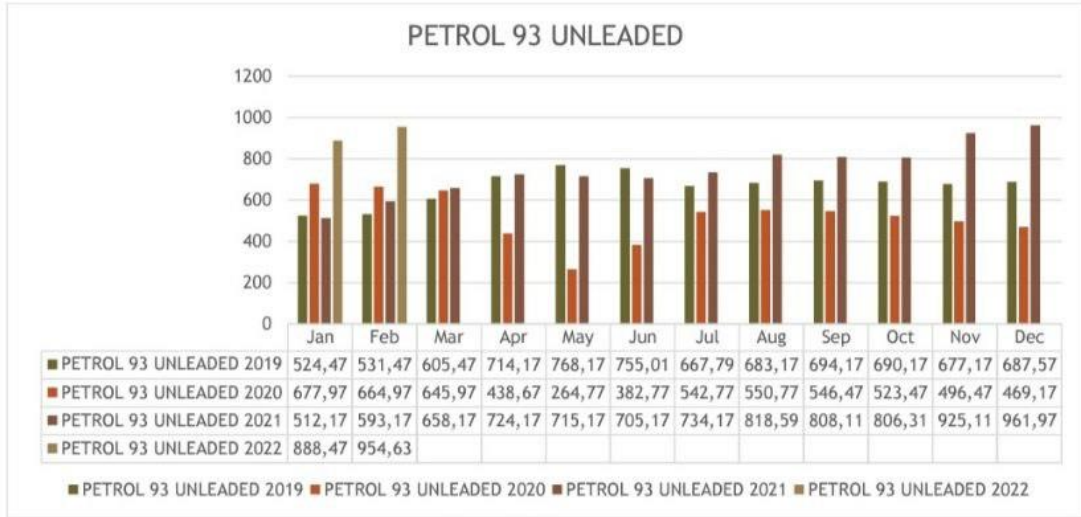

Fighting crime is what we do!

National Crime Assist (NCA)
REG NO 2018/355789/08 K2018355789 (NPC)
PSIRA Reg: 3272600

FUEL PRICES JANUARY 2022

www.nca247.org.za

DIESEL 0,05% SULPHUR

DIESEL 0,005% SULPHUR

ILLUM PARAFFIN

MAXIMUM REFINERY GATE PRICE (MRGP)

EXCHANGE RATE

AVERAGE DATED BRENT CRUDE

http://www.energy.gov.za/files/resources/petroleum/petroleum_arch.html