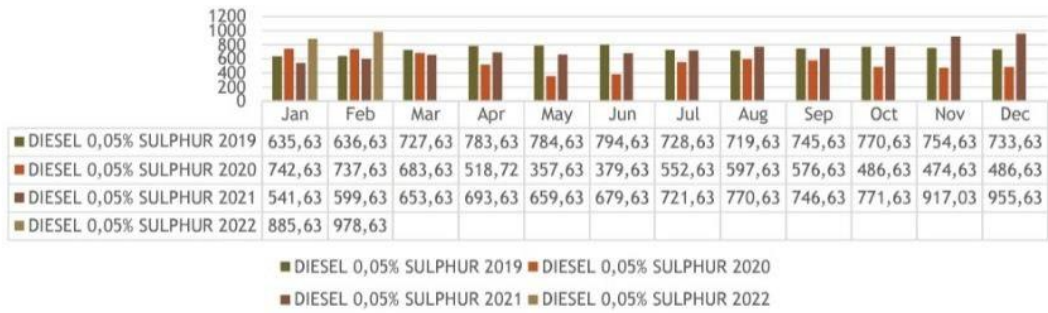

Fighting crime is what we do!

National Crime Assist (NCA)
REG NO 2018/355789/08 K2018355789 (NPC)
PSIRA Reg: 3272600

FUEL PRICES JANUARY 2022

www.nca247.org.za

DIESEL 0,05% SULPHUR

DIESEL 0,005% SULPHUR

ILLUM PARAFFIN

MAXIMUM REFINERY GATE PRICE (MRGP)

EXCHANGE RATE

AVERAGE DATED BRENT CRUDE

http://www.energy.gov.za/files/resources/petroleum/petroleum_arch.html