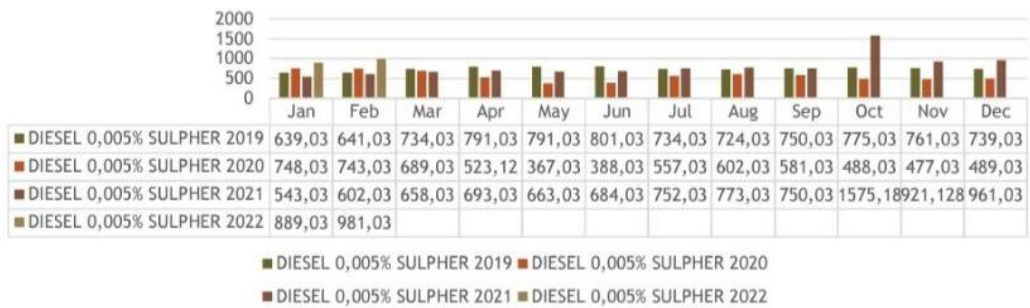

Fighting crime is what we do!

National Crime Assist (NCA)
REG NO 2018/355789/08 K2018355789 (NPC)
PSIRA Reg: 3272600

FUEL PRICES JANUARY 2022

www.nca247.org.za

DIESEL 0,05% SULPHUR

DIESEL 0,005% SULPHUR

ILLUM PARAFFIN