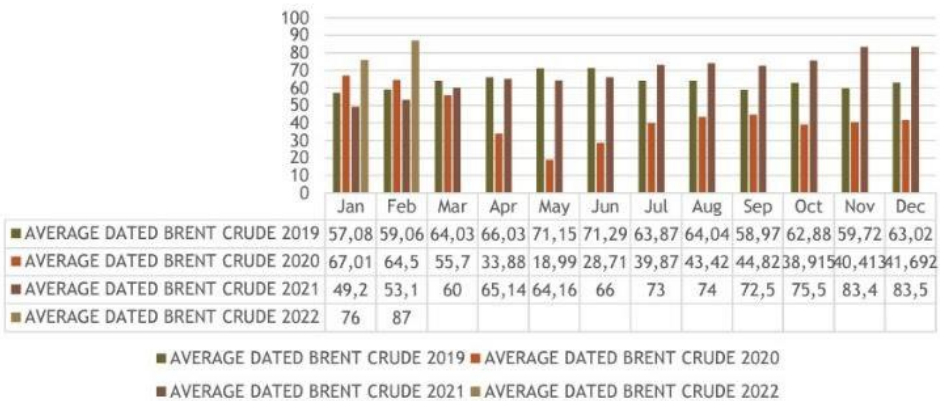

Fighting crime is what we do!

National Crime Assist (NCA)
REG NO 2018/355789/08 K2018355789 (NPC)
PSIRA Reg: 3272600

FUEL PRICES JANUARY 2022

www.nca247.org.za

DIESEL 0,05% SULPHUR

DIESEL 0,005% SULPHUR

ILLUM PARAFFIN

MAXIMUM REFINERY GATE PRICE (MRGP)

EXCHANGE RATE

AVERAGE DATED BRENT CRUDE

http://www.energy.gov.za/files/resources/petroleum/petroleum_arch.html