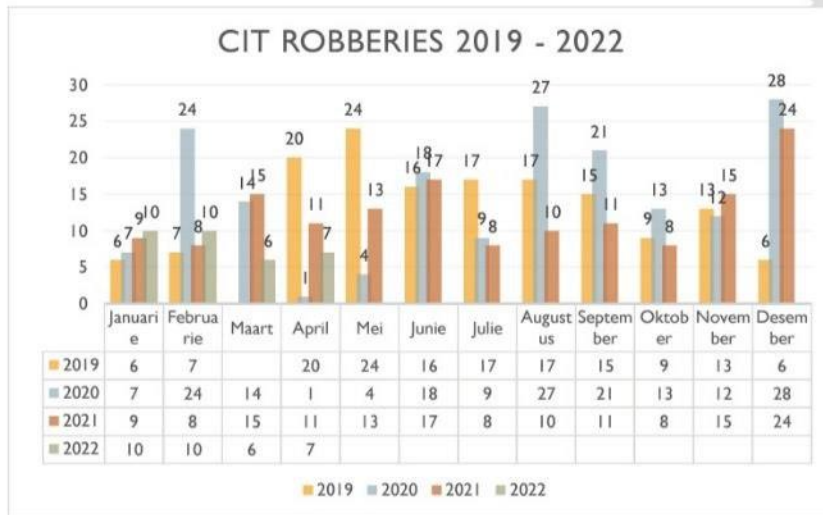

6 📍 26/04/2022 Orlando East GP

ARMED ROBBERY: NICHOLAS STR. ORLANDO EAST. COJ. GP. MONEY TRUCK BOMBED & ROBBED.

7 📍 26/04/2022 Port Shepstone KZN

ARMED ROBBERY: BETWEEN WILDCOAST & MZAMBA AFTER PORT SHEPSTONE. KZN. MONEY TRUCK ROBBERY.