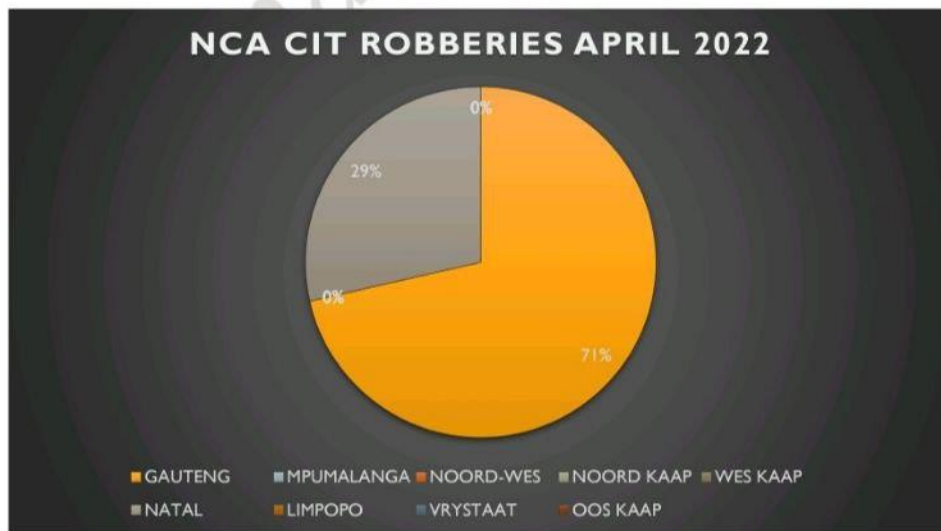

Fighting crime is what we do!

National Crime Assist (NCA)  
REG NO 2018/355789/08 K2018355789 (NPC)  
PSIRA Reg: 3272600

CASH IN TRANSIT  
APRIL 2022  
[www.nca247.org.za](http://www.nca247.org.za)

1 📍 05/04/2022 Durban KZN

The third getaway car, a Mercedes Benz, caught fire at the scene of the crime. In a video that was making rounds on social media, the suspects could be seen setting up explosives and bombing the CIT tuck. Money could be seen in the air soon after the explosion and the suspects were also seen picking up the money and putting it in bags.

5 📍 20/04/2022 Katlehong GP

#CITRobbery Rhine Street, Palm Ridge. Cross-pavement.

**6 📍 26/04/2022 Orlando East GP**

ARMED ROBBERY: NICHOLAS STR. ORLANDO EAST. COJ. GP. MONEY TRUCK BOMBED & ROBBED.

**7 📍 26/04/2022 Port Shepstone KZN**

ARMED ROBBERY: BETWEEN WILDCOAST & MZAMBA AFTER PORT SHEPSTONE. KZN. MONEY TRUCK ROBBERY.

National Crime Assist