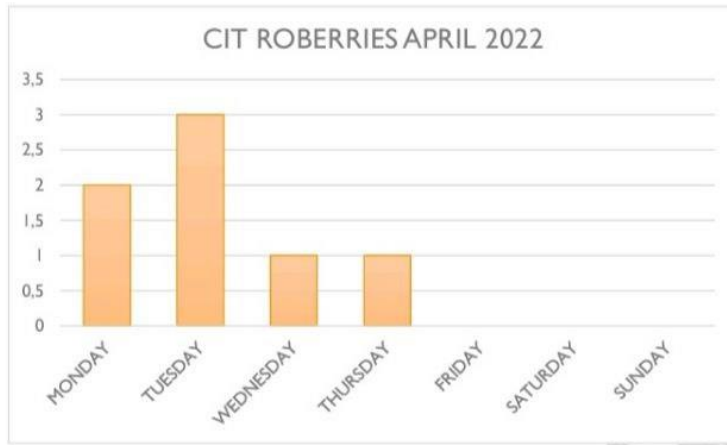

National Crime Assist