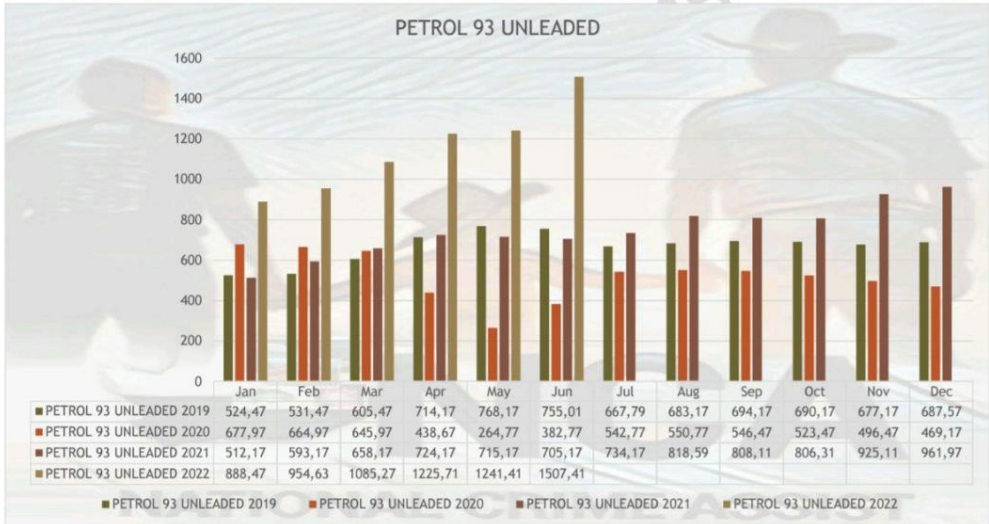

National Crime Assist (NCA)  
 REG NO 2018/355789/08 K2018355789 (NPC)  
 PSIRA Reg: 3272600

**FUEL PRICES  
 MAY/JUNE 2022**

[www.nca247.org.za](http://www.nca247.org.za)