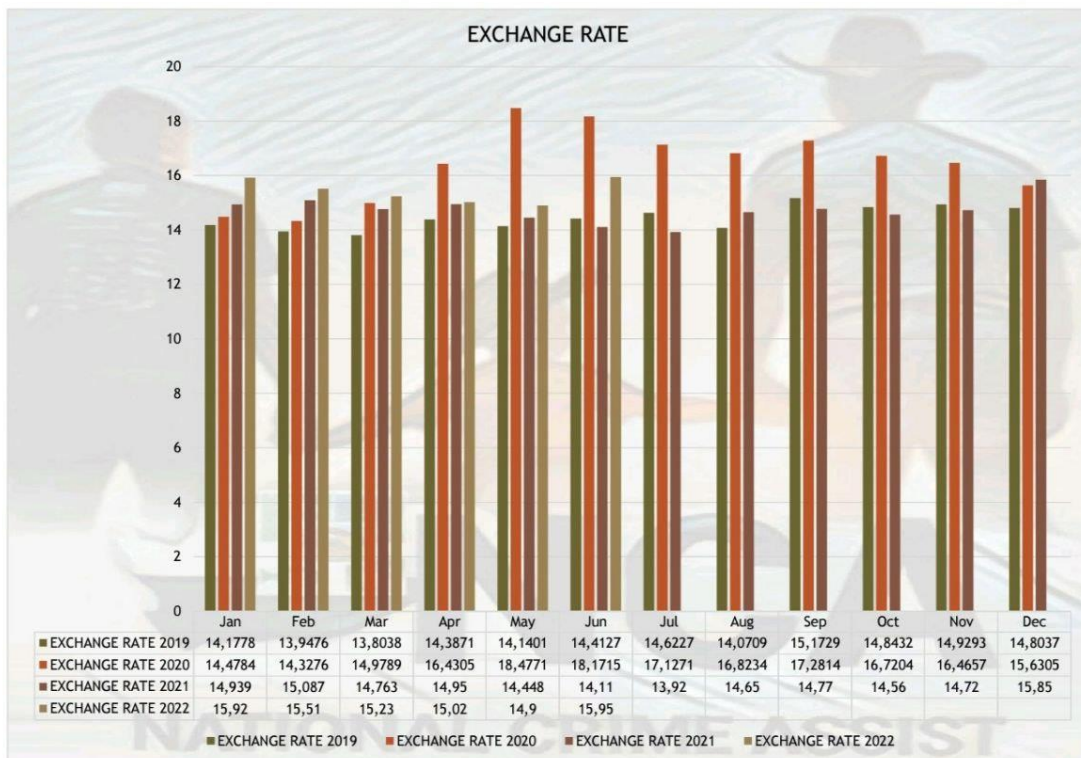

<http://www.energy.gov.za/files/essources/petroleum/petroleum_arch.html>