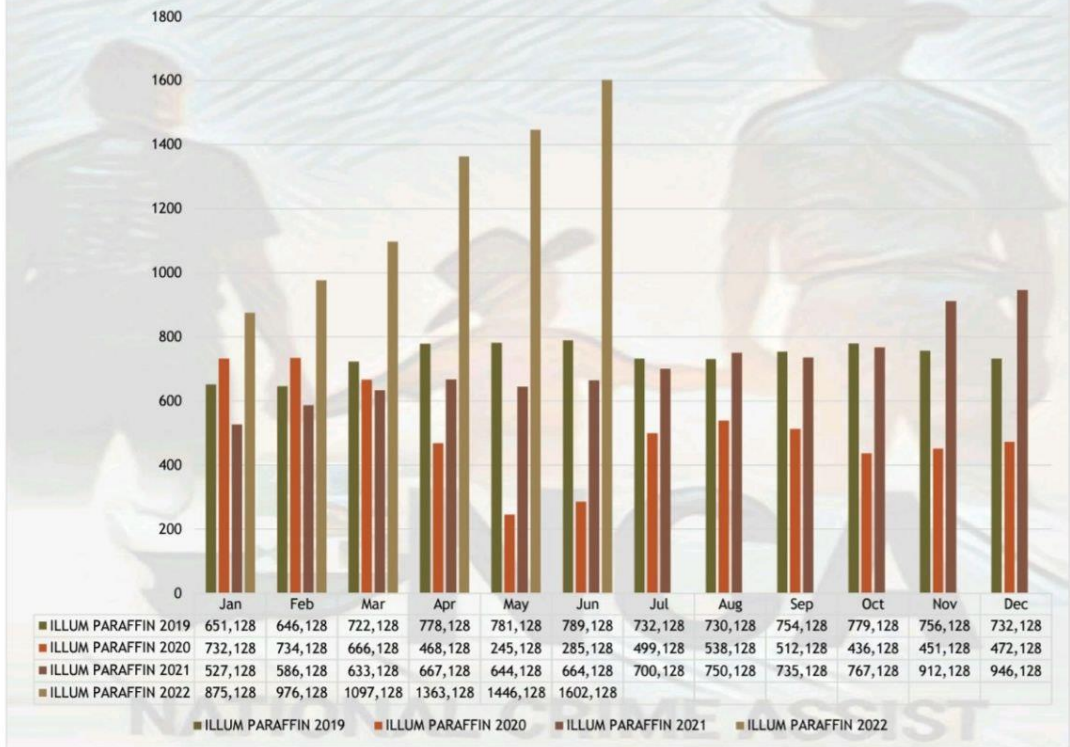

ILLUM PARAFFIN