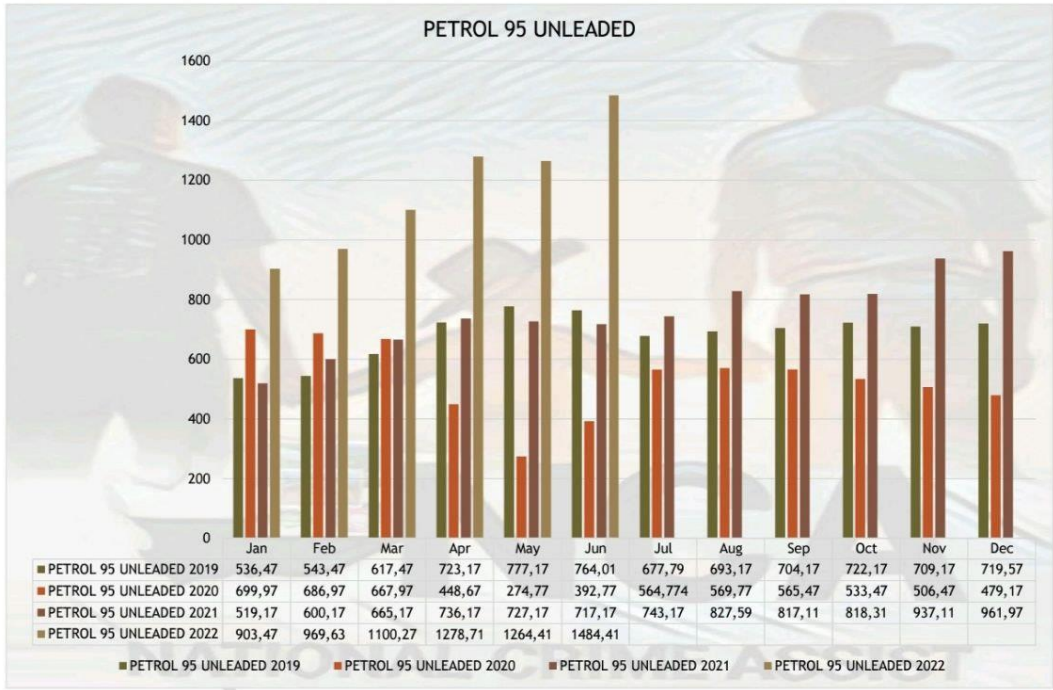

National Crime Assist (NCA)  
 REG NO 2018/355789/08 K2018355789 (NPC)  
 PSIRA Reg: 3272600

**FUEL PRICES  
 MAY/JUNE 2022**

[www.nca247.org.za](http://www.nca247.org.za)

## MAXIMUM REFINERY GATE PRICE (MRGP)

[http://www.energy.gov.za/files/essources/petroleum/petroleum\\_arch.html](http://www.energy.gov.za/files/essources/petroleum/petroleum_arch.html)