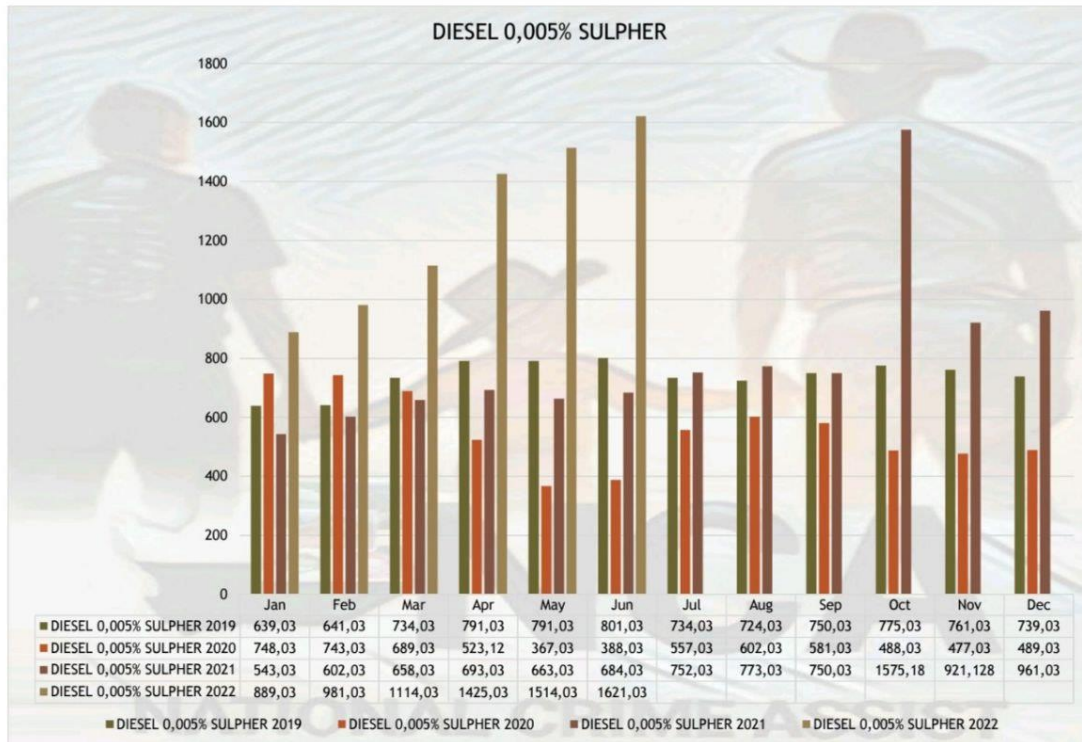

National Crime Assist (NCA)  
 REG NO 2018/355789/08 K2018355789 (NPC)  
 PSIRA Reg: 3272600

**FUEL PRICES  
 MAY/JUNE 2022**

[www.nca247.org.za](http://www.nca247.org.za)