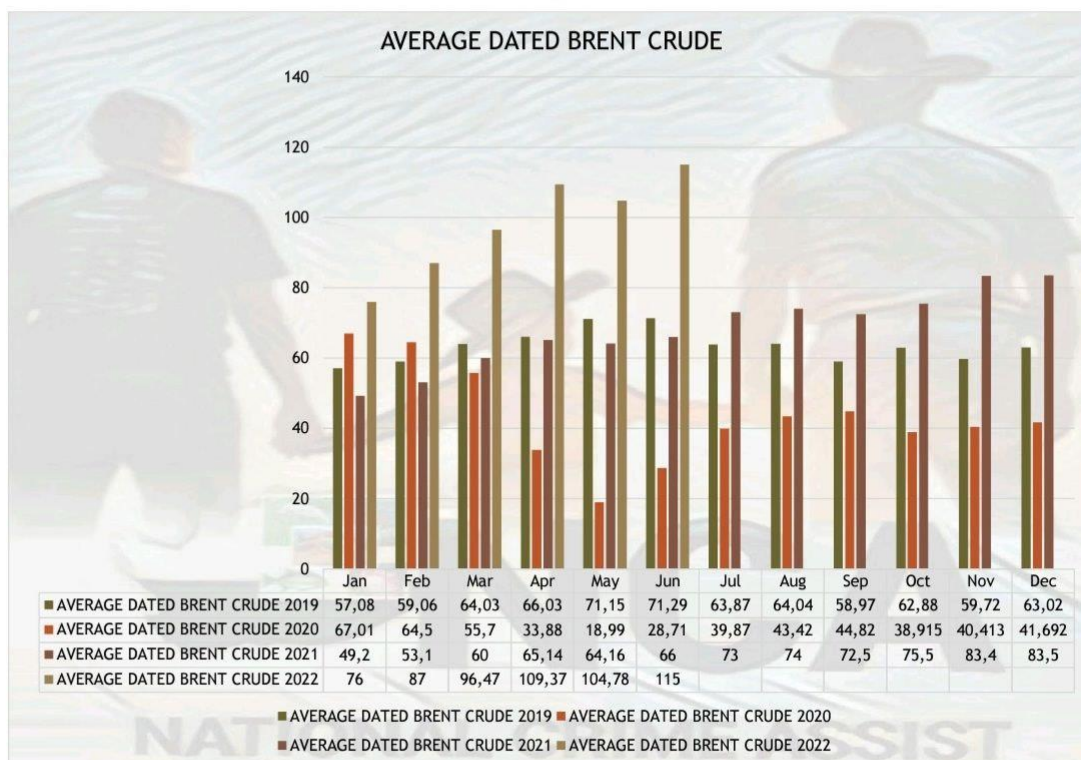

<http://www.energy.gov.za/files/essources/petroleum/petroleum_arch.html>