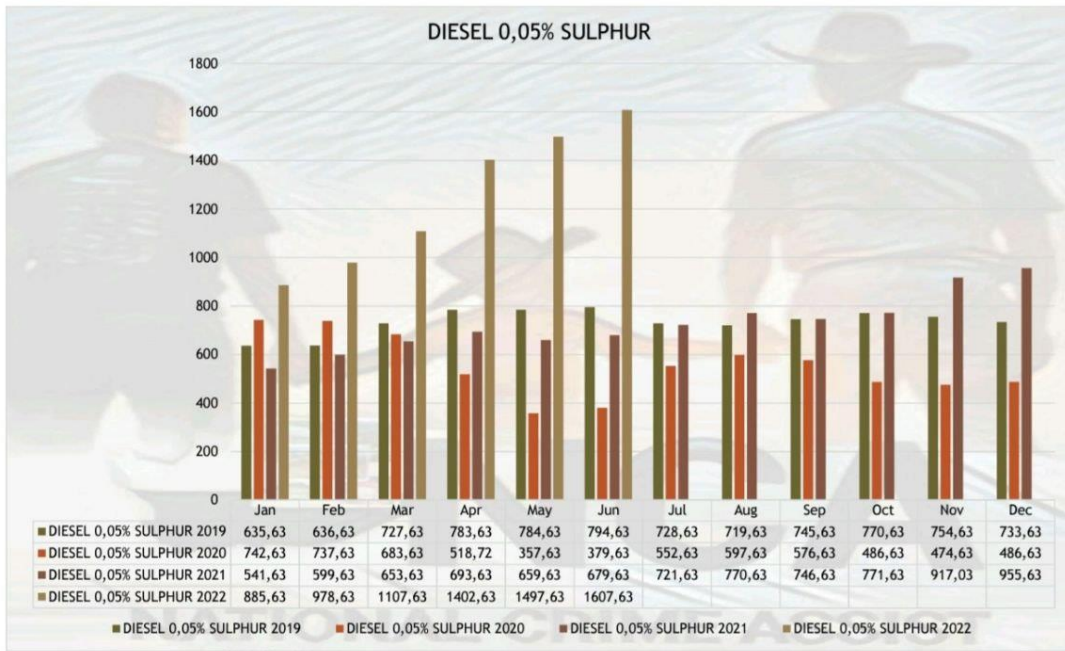

National Crime Assist (NCA)  
 REG NO 2018/355789/08 K2018355789 (NPC)  
 PSIRA Reg: 3272600

**FUEL PRICES  
 MAY/JUNE 2022**

[www.nca247.org.za](http://www.nca247.org.za)