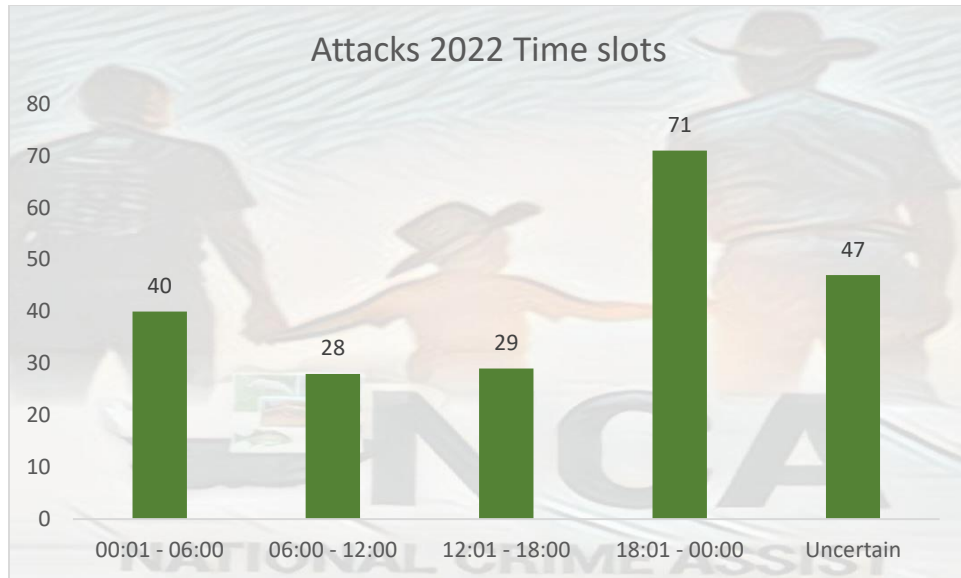

All Attacks are verified with Source references, however, there are many Attacks not presented to the public by the Media and the figures may therefore be higher. The modis operandi of Farm and City Attacks is the same and innocent people are traumatized, assaulted or killed. The sad truth that children have to live through such an ordeal. The impact on our society unimaginable leaving traumatized victims.

Attacks take place every day of the week.

Most attacks in 2022 took place between noon and midnight.

There were more than 285 victims traumatized, assaulted or murdered by more than 424 attackers. In 83 attacks the attackers were armed with guns, in 53 attacks the attackers were armed with sharp objects such as pangas, knives or screwdrivers. In 29 attacks the attackers were armed with blunt objects.