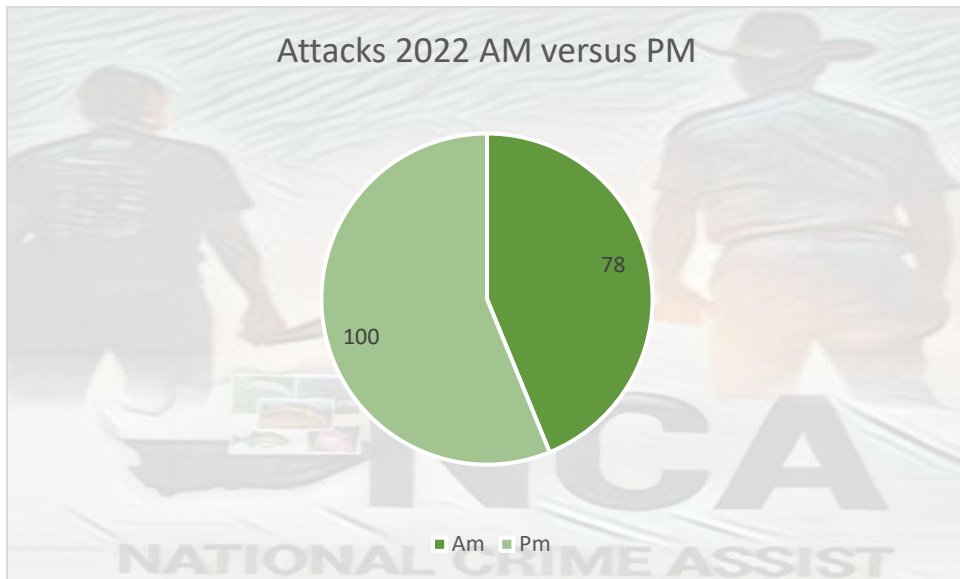

Farm and City Attacks effects all of us in South Africa. Farm Attacks include attacks on smallholdings/plots on the property of inhabitants/owners. City Attacks include all attacks in cities or towns on the premises or yard of the occupants/owners. An incident is classified as an attack when the occupants/owners of the premises/yard/property are present and physically assaulted or forced to take any action against their voluntary sense by someone who does not reside at the same address.

All Attacks are verified with Source references, however, there are many Attacks not presented to the public by the Media and the figures may therefore be higher. The modis operandi of Farm and City Attacks is the same and innocent people are traumatized, assaulted or killed. The sad truth that children have to live through such an ordeal. The impact on our society unimaginable leaving traumatized victims.

Attacks take place every day of the week.

Most attacks in 2022 took place between noon and midnight.

There were more than 285 victims traumatized, assaulted or murdered by more than 424 attackers. In 83 attacks the attackers were armed with guns, in 53 attacks the attackers were armed with sharp objects such as pangas, knives or screwdrivers. In 29 attacks the attackers were armed with blunt objects.