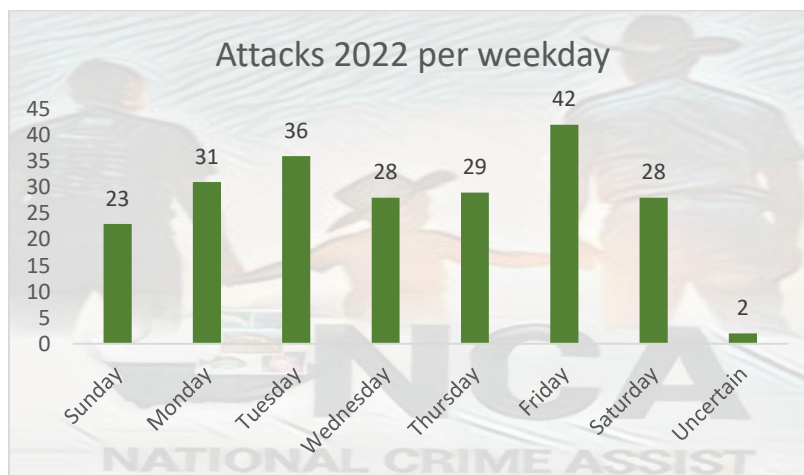

National Crime Assist (NCA)
REG NO 2018/355789/08 K2018355789 (NPC)
PSIRA Reg: 3272600

Email/Epos: ncaa247365@gmail.com
www.nca247.org.za
Ben Almero: 082 578 4363
Aubyn Steenkamp: 079 606 9843

NCA STATISTICS ANNUAL REPORT 2022

Farm and City Attacks effects all of us in South Africa. Farm Attacks include attacks on smallholdings/plots on the property of inhabitants/owners. City Attacks include all attacks in cities or towns on the premises or yard of the occupants/owners. An incident is classified as an attack when the occupants/owners of the premises/yard/property are present and physically assaulted or forced to take any action against their voluntary sense by someone who does not reside at the same address.

All Attacks are verified with Source references, however, there are many Attacks not presented to the public by the Media and the figures may therefore be higher. The modis operandi of Farm and City Attacks is the same and innocent people are traumatized, assaulted or killed. The sad truth that children have to live through such an ordeal. The impact on our society unimaginable leaving traumatized victims.

Attacks take place every day of the week.

Most attacks in 2022 took place between noon and midnight.

There were more than 285 victims traumatized, assaulted or murdered by more than 424 attackers. In 83 attacks the attackers were armed with guns, in 53 attacks the attackers were armed with sharp objects such as pangas, knives or screwdrivers. In 29 attacks the attackers were armed with blunt objects.