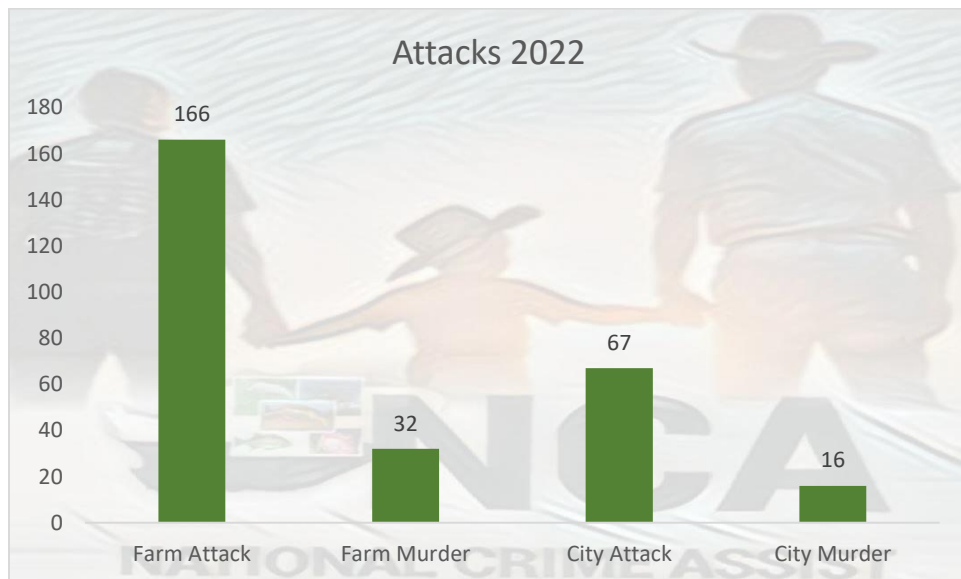

Farm and City Attacks effects all of us in South Africa. Farm Attacks include attacks on smallholdings/plots on the property of inhabitants/owners. City Attacks include all attacks in cities or towns on the premises or yard of the occupants/owners. An incident is classified as an attack when the occupants/owners of the premises/yard/property are present and physically assaulted or forced to take any action against their voluntary sense by someone who does not reside at the same address.

All Attacks are verified with Source references, however, there are many Attacks not presented to the public by the Media and the figures may therefore be higher. The modis operandi of Farm and City Attacks is the same and innocent people are traumatized, assaulted or killed. The sad truth that children have to live through such an ordeal. The impact on our society unimaginable leaving traumatized victims.

Attacks take place every day of the week.

Most attacks in 2022 took place between noon and midnight.

There were more than 285 victims traumatized, assaulted or murdered by more than 424 attackers. In 83 attacks the attackers were armed with guns, in 53 attacks the attackers were armed with sharp objects such as pangas, knives or screwdrivers. In 29 attacks the attackers were armed with blunt objects.