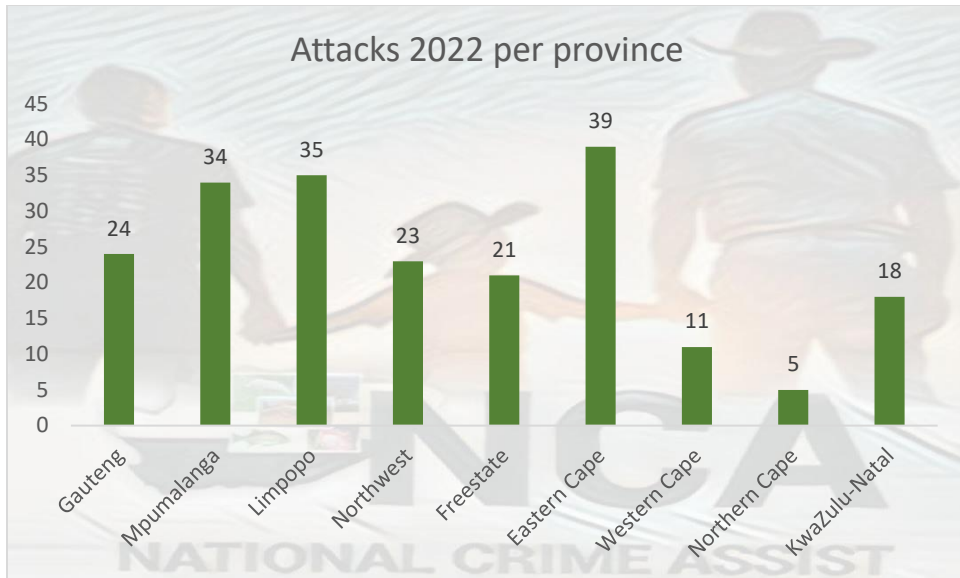

Farm and City Attacks effects all of us in South Africa. Farm Attacks include attacks on smallholdings/plots on the property of inhabitants/owners. City Attacks include all attacks in cities or towns on the premises or yard of the occupants/owners. An incident is classified as an attack when the occupants/owners of the premises/yard/property are present and physically assaulted or forced to take any action against their voluntary sense by someone who does not reside at the same address.

All Attacks are verified with Source references, however, there are many Attacks not presented to the public by the Media and the figures may therefore be higher. The modis operandi of Farm and City Attacks is the same and innocent people are traumatized, assaulted or killed. The sad truth that children have to live through such an ordeal. The impact on our society unimaginable leaving traumatized victims.

Attacks take place every day of the week.

Most attacks in 2022 took place between noon and midnight.

There were more than 285 victims traumatized, assaulted or murdered by more than 424 attackers. In 83 attacks the attackers were armed with guns, in 53 attacks the attackers were armed with sharp objects such as pangas, knives or screwdrivers. In 29 attacks the attackers were armed with blunt objects.